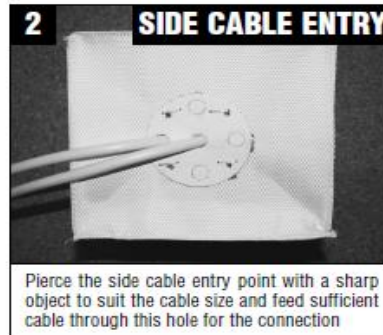

APPLICATION DATA SHEET

ENVIROGRAF®

AP032-03-2013

Product Number: 32

Intumescent Downlighter Covers

INTUMESCENT DOWNLIGHTER COVERS

STEP-BY-STEP FITTING INSTRUCTIONS FOR DOWNLIGHTER COVERS IN PLASTERBOARD CEILINGS

IMPORTANT

PLEASE ENSURE THAT ANY FITTED CEILING INSULATION MATERIAL DOES NOT COMPRESS THE LIGHTING COVER